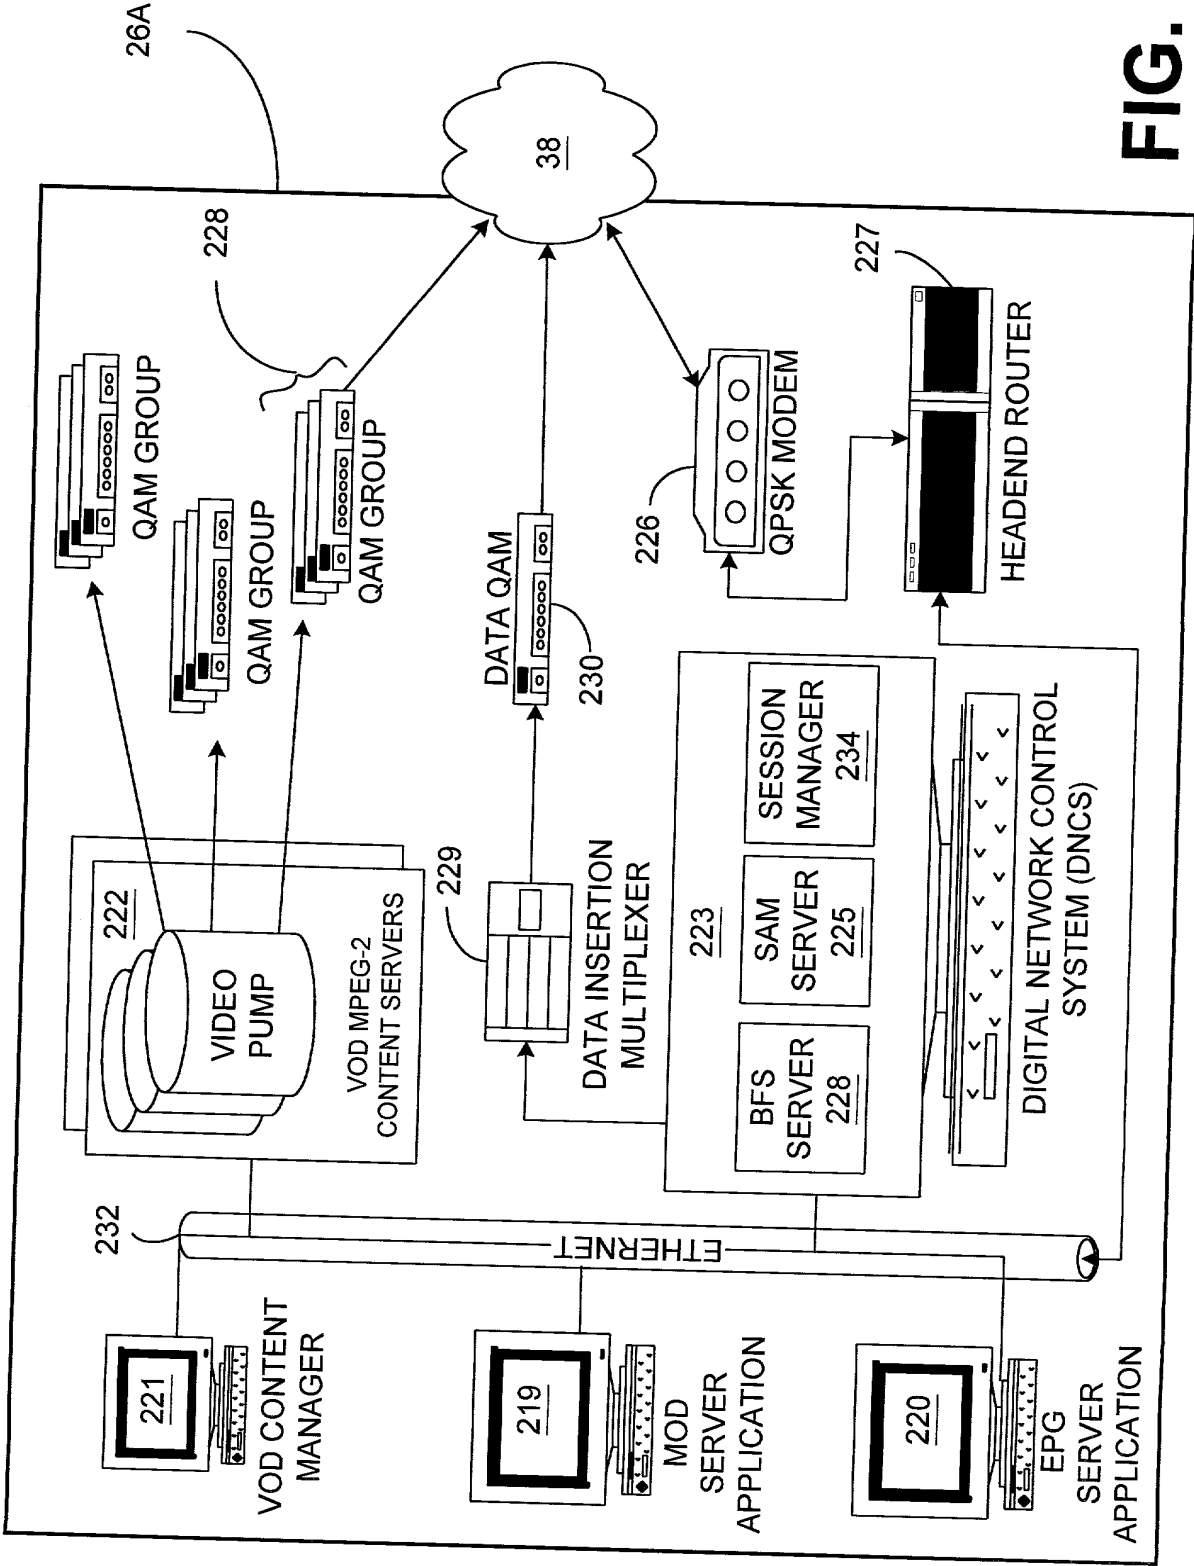

**FIG. 1**

FIG. 2

FROM HEADEND 26

FIG. 2

FIG. 3A

FIG. 3B

FIG. 4

time view

TWC 01		CURRENT	
Local and National Weather 2:00 PM - 3:00 PM		TV PROGRAM	
channel		Tue 9/1	12:01 PM
2:00 pm		2:30 pm	3:00 pm
etw 301	Extra	Entertainment News	
ppv 400	Saving Private Ryan	American History X	
twc 1	Local and National Weather	Local Forecast	
etv 2	Talk Soup	E! Behind the Scenes	
tvld 3	One Life to Live	General Hospital	
tue 9/1	browse by	Date	

FIG. 5

time view

70

TWC 01		CURRENT	
Local and National Weather 2:00 PM - 3:00 PM		TV PROGRAM	
channel	2:00 pm	10	Tue 9/1 12:01 PM
etv	2:30 pm	3:00 pm	
ppv	YOUR SET-TOP BOX HAS THE CAPABILITY TO PROVIDE ADDITIONAL DAYS OF PROGRAMMING INFORMATION. ARE YOU INTERESTED IN HAVING THIS EXTENDED SERVICE?		
twc	<input type="radio"/> YES <input checked="" type="radio"/> NO <input type="radio"/> MORE INFO		
etv	History X		
tv/d	3	One Life to Live	recast
tue 9/1	a	browse by	the Scenes
		Date	General Hospital
			72